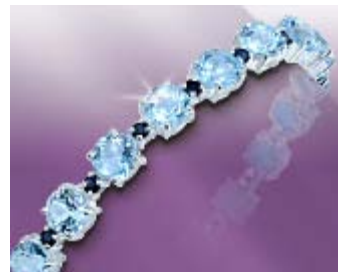

Or 5 payments of \$19

VIEW NOW

11 Carat Blue Topaz and Diamond 14K White Gold Earrings

Retail Value: ~~\$595~~

Sale Price: **\$195**

You Save 67%

Or 5 payments of \$39

VIEW NOW